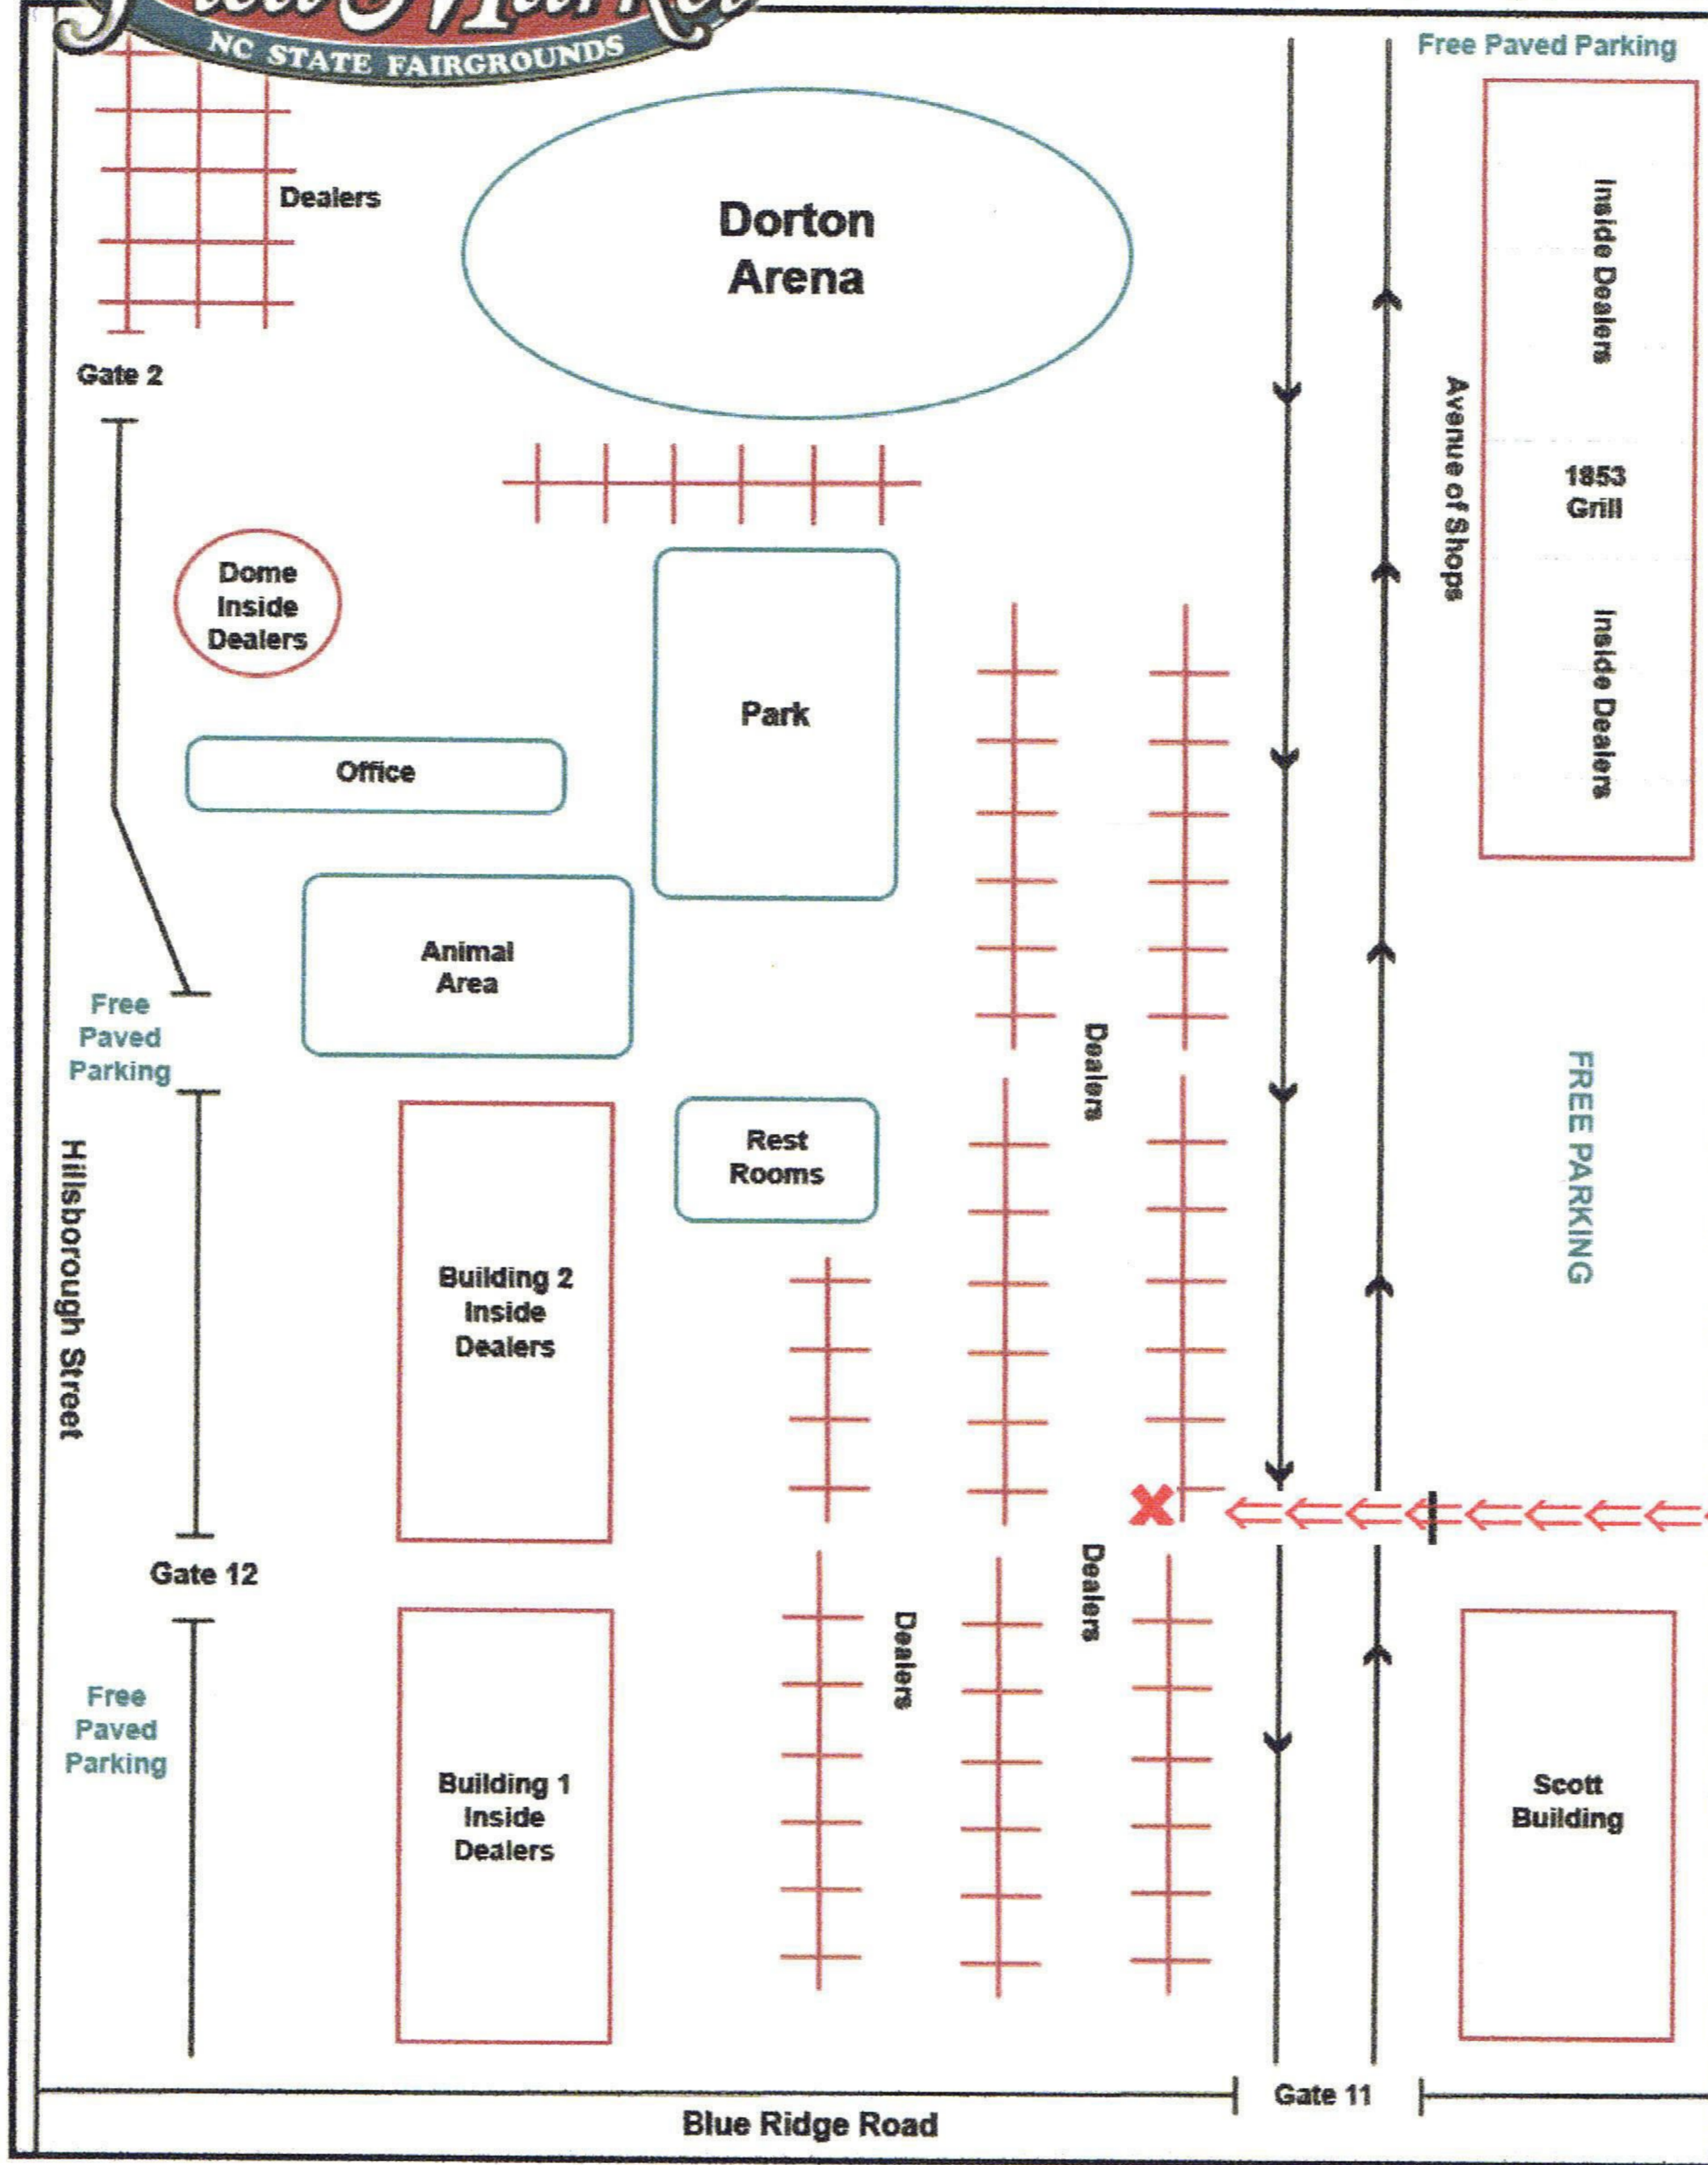

(919) 899-FLEA

1025 Blue Ridge Road, Raleigh, NC 27607

**Corky's  
Kettle Corn  
Space # 367**